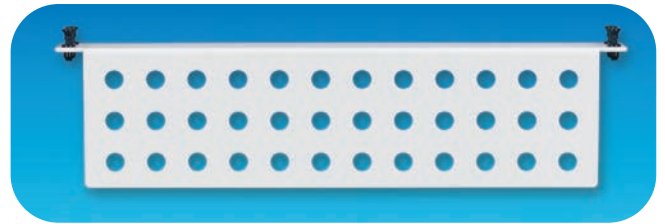

36-Port MAX Utility Panel (Full Size)

HC-MAX36-80.....36-port MAX utility panel. Distributes data to up to
36 locations when fully populated with MAX
modules. For use in the 10, 20 inch Command
Centers. Mounting and labeling hardware
included. Light ivory
**Accommodates hubs up to 304.8mm (12 in.)
long x 76.2mm (3 in.) wide x 50.8mm (2 in.) high*

Blank Shelf Panel (Full Size)

HC-SHLF-80Blank shelf panel for mounting active equipment
(i.e., hubs, cable modems, amplifiers, etc.). For
use in the 10, 20 inch Command Centers™.
Mounting hardware included.
Light ivory
**Accommodates hubs up to 304.8mm (12 in.)
long x 76.2mm (3 in.) wide x 50.8mm (2 in.) high*

▶▶ Siemon MDU Cabling Products

COMMAND CENTER® COAX PANELS

RF Panel (Full Size)

HC-RF-FP-80.....Full size blank RF distribution panel. (Load up to 4 HC-RF-8NS splitters to achieve desired RF distribution capacity). For use in the 10, 20 inch Command Centers. Mounting and labeling hardware included. Light ivory