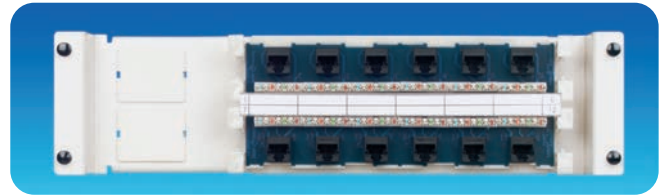

Width: 368mm (14.5 in.)
Height: 254mm (10 in.)
Depth: 119.4mm (4.7 in.)

HC-ENCL-10-80

20 Inch Command Center

HC-ENCL-20-8020 inch enclosure with factor-installed lock, cover and provisions for a single gang electrical box. Light ivory

Width: 368mm (14.5 in.)
Height: 508mm (20 in.)
Depth: 119.4mm (4.7 in.)

HC-ENCL-20-80

▶▶ Siemon MDU Cabling Products

COMMAND CENTER® VOICE/DATA PANELS

S110® Voice Panel (Full Size)

HC-110-80.....Siemon 100-pair S110 field termination block
For use in the 10, 20 inch. Command Centers.
Mounting, connecting, and labeling hardware
included. Light ivory

HC-110-JP12-80Siemon 12-port T568A wired S110® modular
jack panel functions as a pre-wired distribution
block for data and/or voice network
applications. For use in the 10, 20 inch
Command Centers™. Mounting and labeling
hardware included. Light ivory