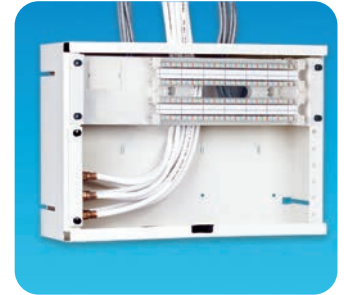

CONNECTING THE WORLD TO A HIGHER STANDARD

WWW.SIEMON.COM

COMMAND CENTER® ENCLOSURES

10 Inch Command Center

HC-ENCL-10-8010 inch enclosure with factory-installed lock, cover, and provisions for a single gang electrical box. Light ivory

Width: 368mm (14.5 in.)
Height: 254mm (10 in.)
Depth: 119.4mm (4.7 in.)

HC-ENCL-10-80

20 Inch Command Center

HC-ENCL-20-8020 inch enclosure with factor-installed lock, cover and provisions for a single gang electrical box. Light ivory

Width: 368mm (14.5 in.)
Height: 508mm (20 in.)
Depth: 119.4mm (4.7 in.)

HC-ENCL-20-80

▶▶ Siemon MDU Cabling Products

COMMAND CENTER® VOICE/DATA PANELS

S110® Voice Panel (Full Size)

HC-110-80.....Siemon 100-pair S110 field termination block
For use in the 10, 20 inch. Command Centers.
Mounting, connecting, and labeling hardware
included. Light ivory

HC-110-JP12-80Siemon 12-port T568A wired S110® modular
jack panel functions as a pre-wired distribution
block for data and/or voice network
applications. For use in the 10, 20 inch
Command Centers™. Mounting and labeling
hardware included. Light ivory