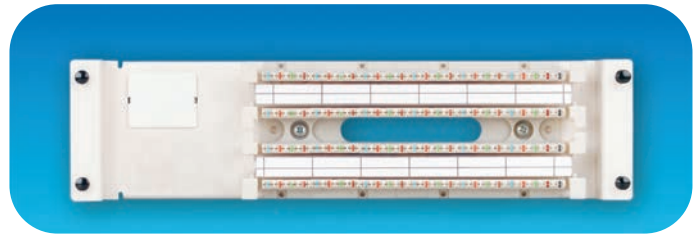

Width: 368mm (14.5 in.)
Height: 254mm (10 in.)
Depth: 119.4mm (4.7 in.)

HC-ENCL-10-80

20 Inch Command Center

HC-ENCL-20-8020 inch enclosure with factor-installed lock, cover and provisions for a single gang electrical box. Light ivory

Width: 368mm (14.5 in.)
Height: 508mm (20 in.)
Depth: 119.4mm (4.7 in.)

HC-ENCL-20-80

▶▶ Siemon MDU Cabling Products

COMMAND CENTER® VOICE/DATA PANELS

S110® Voice Panel (Full Size)

HC-110-80.....Siemon 100-pair S110 field termination block
For use in the 10, 20 inch. Command Centers.
Mounting, connecting, and labeling hardware
included. Light ivory

HC-110-JP12-80Siemon 12-port T568A wired S110® modular
jack panel functions as a pre-wired distribution
block for data and/or voice network
applications. For use in the 10, 20 inch
Command Centers™. Mounting and labeling
hardware included. Light ivory

12-Port Data Panel (Half Size)

HC-MOD12-80Distributes data to up to 12 locations when fully
populated with MAX modules and hub* (hub not
supplied). For use in the 20 inch. Command Center.
Mounting and labeling hardware included. Light ivory
**Accommodates hubs up to 127mm (5 in.) long x
76.2mm (3 in.) wide x 50.8mm (2 in.) high*