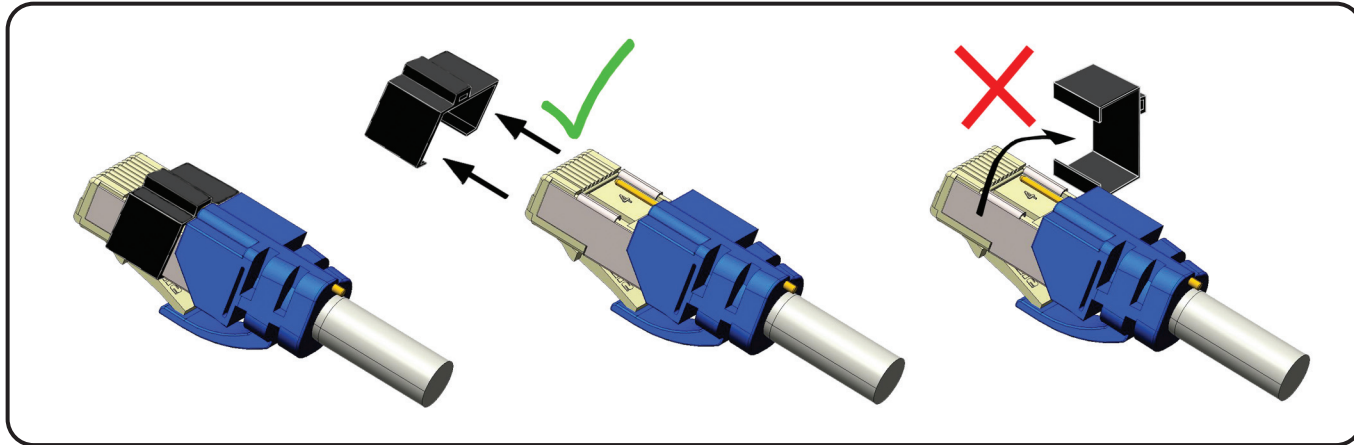

MapIT™ Patch Cord Protective Cap Removal

Rev. A 1/08 100.16576

Global Headquarters
Watertown, Connecticut USA
Tel: (1) 866-548-5814

For a complete listing of our global offices visit our web site

© 2008 Siemon