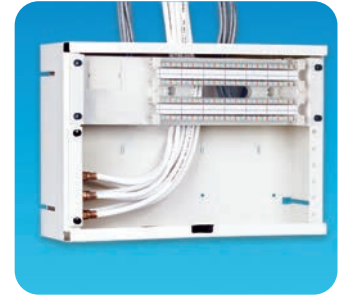

CONNECTING THE WORLD TO A HIGHER STANDARD

WWW.SIEMON.COM

▶▶ Siemon MDU Cabling Products

COMMAND CENTER® ENCLOSURES

10 Inch Command Center

HC-ENCL-10-8010 inch enclosure with factory-installed lock, cover, and provisions for a single gang electrical box. Light ivory

Width: 368mm (14.5 in.)

Height: 254mm (10 in.)

Depth: 119.4mm (4.7 in.)

HC-ENCL-10-80

20 Inch Command Center

HC-ENCL-20-8020 inch enclosure with factory-installed lock, cover and provisions for a single gang electrical box. Light ivory

Width: 368mm (14.5 in.)

Height: 508mm (20 in.)

Depth: 119.4mm (4.7 in.)

HC-ENCL-20-80

▶▶ Siemon MDU Cabling Products

COMMAND CENTER® VOICE/DATA PANELS

S110® Voice Panel (Full Size)

HC-110-80.....Siemon 100-pair S110 field termination block
For use in the 10, 20 inch. Command Centers.
Mounting, connecting, and labeling hardware
included. Light ivory

HC-110-JP12-80.....Siemon 12-port T568A wired S110® modular
jack panel functions as a pre-wired distribution
block for data and/or voice network
applications. For use in the 10, 20 inch
Command Centers™. Mounting and labeling
hardware included. Light ivory