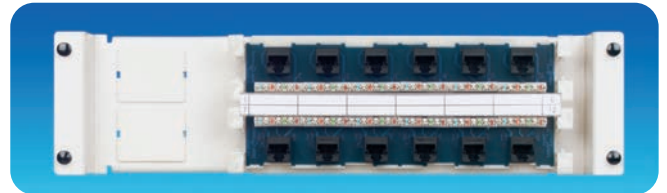

Width: 368mm (14.5 in.)

Height: 254mm (10 in.)

Depth: 119.4mm (4.7 in.)

HC-ENCL-10-80

20 Inch Command Center

HC-ENCL-20-8020 inch enclosure with factory-installed lock, cover and provisions for a single gang electrical box. Light ivory

Width: 368mm (14.5 in.)

Height: 508mm (20 in.)

Depth: 119.4mm (4.7 in.)

HC-ENCL-20-80

▶▶ Siemon MDU Cabling Products

COMMAND CENTER® VOICE/DATA PANELS

S110® Voice Panel (Full Size)

HC-110-80.....Siemon 100-pair S110 field termination block
For use in the 10, 20 inch. Command Centers.
Mounting, connecting, and labeling hardware
included. Light ivory

HC-110-JP12-80.....Siemon 12-port T568A wired S110® modular
jack panel functions as a pre-wired distribution
block for data and/or voice network
applications. For use in the 10, 20 inch
Command Centers™. Mounting and labeling
hardware included. Light ivory