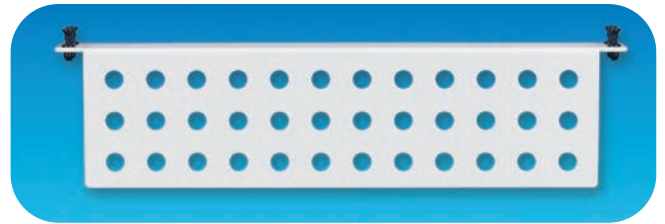

36-Port MAX Utility Panel (Full Size)

HC-MAX36-80.....36-port MAX utility panel. Distributes data to up to
36 locations when fully populated with MAX
modules. For use in the 10, 20 inch Command
Centers. Mounting and labeling hardware
included. Light ivory
**Accommodates hubs up to 304.8mm (12 in.)
long x 76.2mm (3 in.) wide x 50.8mm (2 in.) high*

Blank Shelf Panel (Full Size)

HC-SHLF-80.....Blank shelf panel for mounting active equipment
(i.e., hubs, cable modems, amplifiers, etc.). For
use in the 10, 20 inch Command Centers™.
Mounting hardware included.
Light ivory
**Accommodates hubs up to 304.8mm (12 in.)
long x 76.2mm (3 in.) wide x 50.8mm (2 in.) high*

▶▶ Siemon MDU Cabling Products

COMMAND CENTER® COAX PANELS

RF Panel (Full Size)

HC-RF-FP-80.....Full size blank RF distribution panel. (Load up to 4 HC-RF-8NS splitters to achieve desired RF distribution capacity). For use in the 10, 20 inch Command Centers. Mounting and labeling hardware included. Light ivory