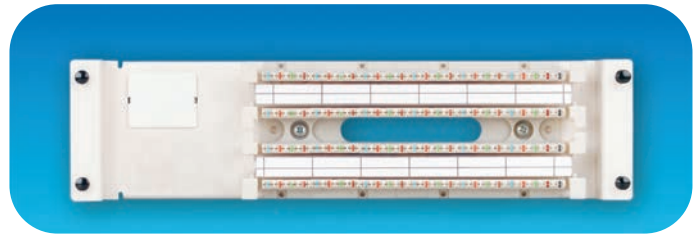

Width: 368mm (14.5 in.)

Height: 254mm (10 in.)

Depth: 119.4mm (4.7 in.)

HC-ENCL-10-80

20 Inch Command Center

HC-ENCL-20-8020 inch enclosure with factory-installed lock, cover and provisions for a single gang electrical box. Light ivory

Width: 368mm (14.5 in.)

Height: 508mm (20 in.)

Depth: 119.4mm (4.7 in.)

HC-ENCL-20-80

▶▶ Siemon MDU Cabling Products

COMMAND CENTER® VOICE/DATA PANELS

S110® Voice Panel (Full Size)

HC-110-80.....Siemon 100-pair S110 field termination block
For use in the 10, 20 inch. Command Centers.
Mounting, connecting, and labeling hardware
included. Light ivory

HC-110-JP12-80.....Siemon 12-port T568A wired S110® modular
jack panel functions as a pre-wired distribution
block for data and/or voice network
applications. For use in the 10, 20 inch
Command Centers™. Mounting and labeling
hardware included. Light ivory

12-Port Data Panel (Half Size)

HC-MOD12-80.....Distributes data to up to 12 locations when fully
populated with MAX modules and hub* (hub not
supplied). For use in the 20 inch. Command Center.
Mounting and labeling hardware included. Light ivory
**Accommodates hubs up to 127mm (5 in.) long x
76.2mm (3 in.) wide x 50.8mm (2 in.) high*